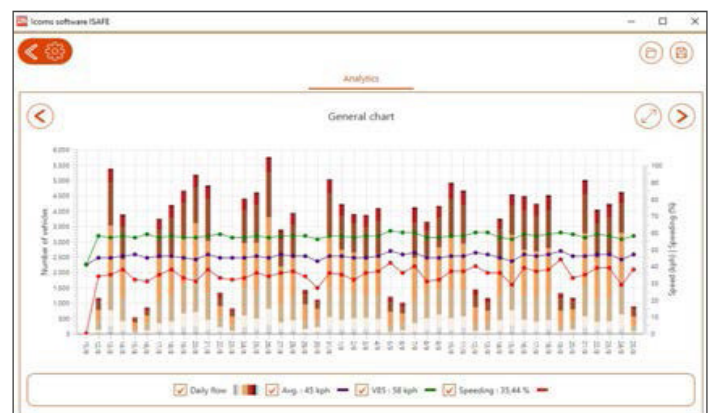

Advantages

- High visibility: 39 cm figures
- Color pictograms
- 4 Power possibilities
- Setup without PC
- Easy and quick installation
- Amber LED or 3-LED display colours (green, orange, red)