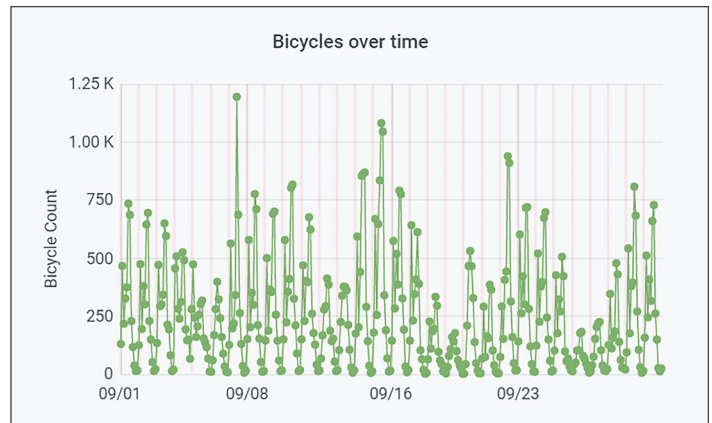

Vehicle counts and binned speed data from Icoms radar sensors