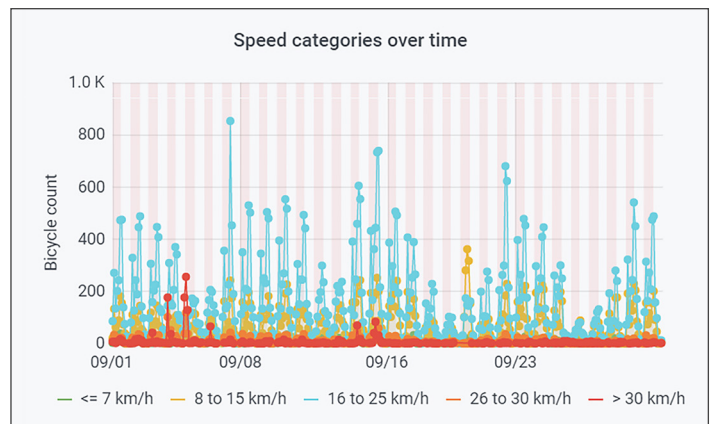

Vehicle counts and binned speed data from Icoms radar sensors