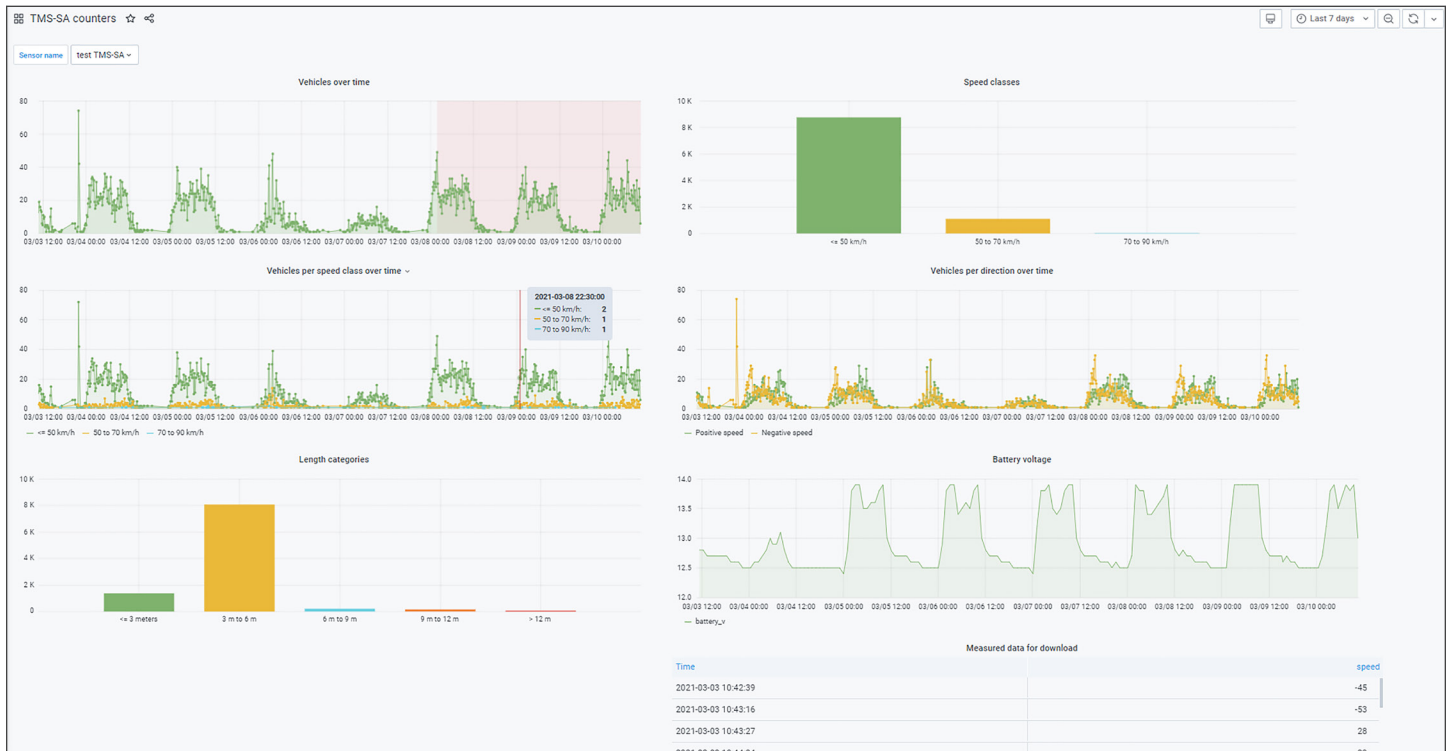

**Increase Safety.** Less time on the side of the road means less opportunity for accidents.

**Reduce operating costs.** Reducing the number of site visits saves money.

**Better insights.** Monitor multiple sites and identify trends with near real-time visualization.

**Available anywhere.** Web access means that the most up to date insights are available from anywhere.

**In Control.** Data belongs to the entity owning the infrastructure. Raw data can always be exported for further use and analysis.

Vehicle counts and binned speed data from Icoms radar sensors

Up-to-date graphs and histograms increase transparency of the traffic flow and allow transportation professionals to make better traffic management decisions.

Traffic moves fast. Icoms Analytics displays every move.